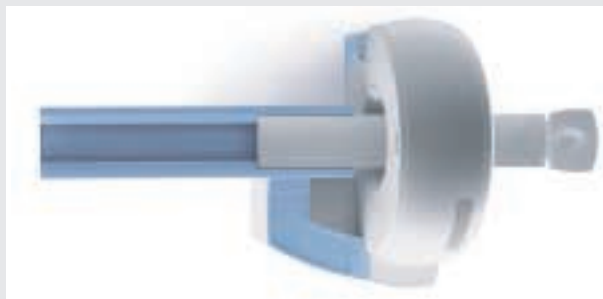

SOMATOM Smile

SOMATOM Smile

SOMATOM Smile is designed to be the smartest, smallest, and most affordable spiral CT. It brings the benefits of the latest CT innovations to within your reach – with the easiest start into routine radiology. SOMATOM Smile is different; it is packed with innovations and surprises. And best of all, it produces high quality routine images.

All of this, and cost effective too – the SOMATOM Smile can help you meet your budget. It will pay for itself, even if you only use it for a few exams per day! No other comparable system provides you with such good value for your money.

SOMATOM Smile is a complete system – accessories and camera are included. With an intuitive interface for user friendliness, learning to operate SOMATOM Smile is fast and effortless – with the interactive User's Training CD-ROM provided, you decide what, when and where you want to learn.