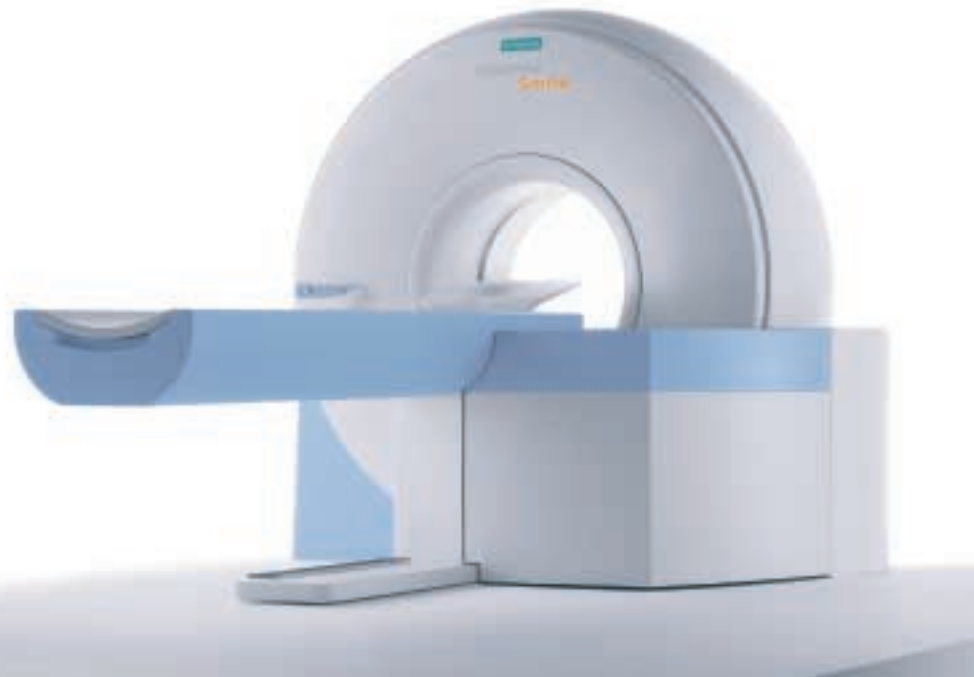

SOMATOM Smile

SOMATOM Smile

SOMATOM Smile is designed to be the smartest, smallest, and most affordable spiral CT. It brings the benefits of the latest CT innovations to within your reach – with the easiest start into routine radiology. SOMATOM Smile is different; it is packed with innovations and surprises. And best of all, it produces high quality routine images.

All of this, and cost effective too – the SOMATOM Smile can help you meet your budget. It will pay for itself, even if you only use it for a few exams per day! No other comparable system provides you with such good value for your money.

SOMATOM Smile is a complete system – accessories and camera are included. With an intuitive interface for user friendliness, learning to operate SOMATOM Smile is fast and effortless – with the interactive User's Training CD-ROM provided, you decide what, when and where you want to learn.

There has never been a CT that's so easy to install – you simply plug it in wherever you want. It is reliable and has modular construction that is not only robust, but is virtually indestructible in normal use. What's more, it needs minimal servicing and runs its own diagnostic – so smart that it even show you how to fix it yourself if needed.