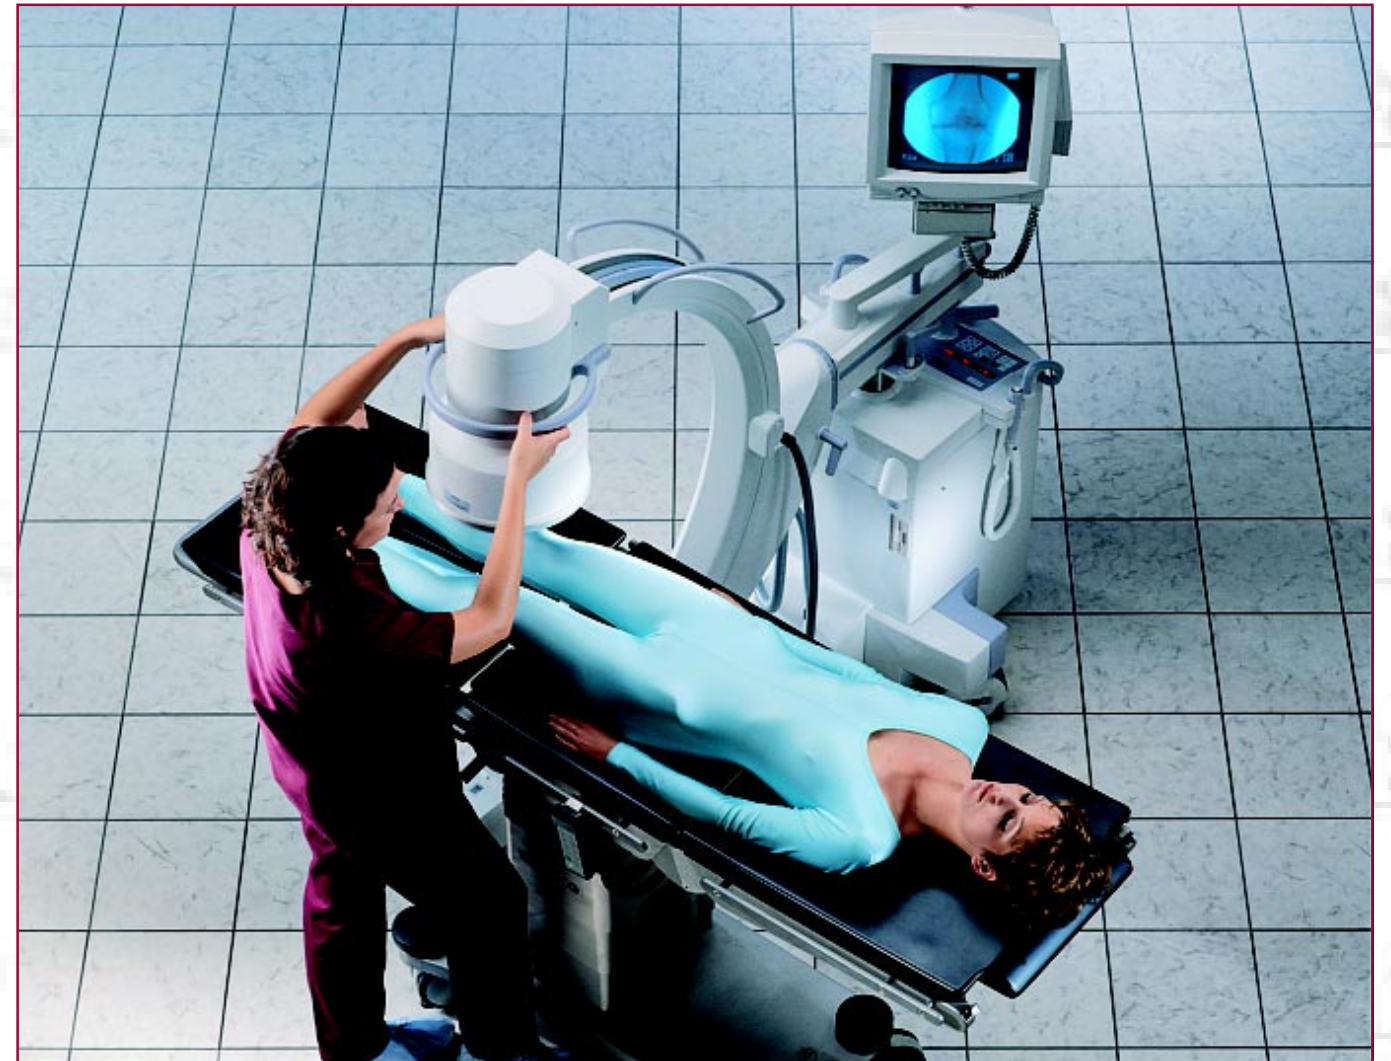

COMPACT7700™

WWW.ACTIVEXRAY.COM

The easiest way to excellent images

- ✓ Simple "one button" operation
- ✓ Easy to move
- ✓ Economical