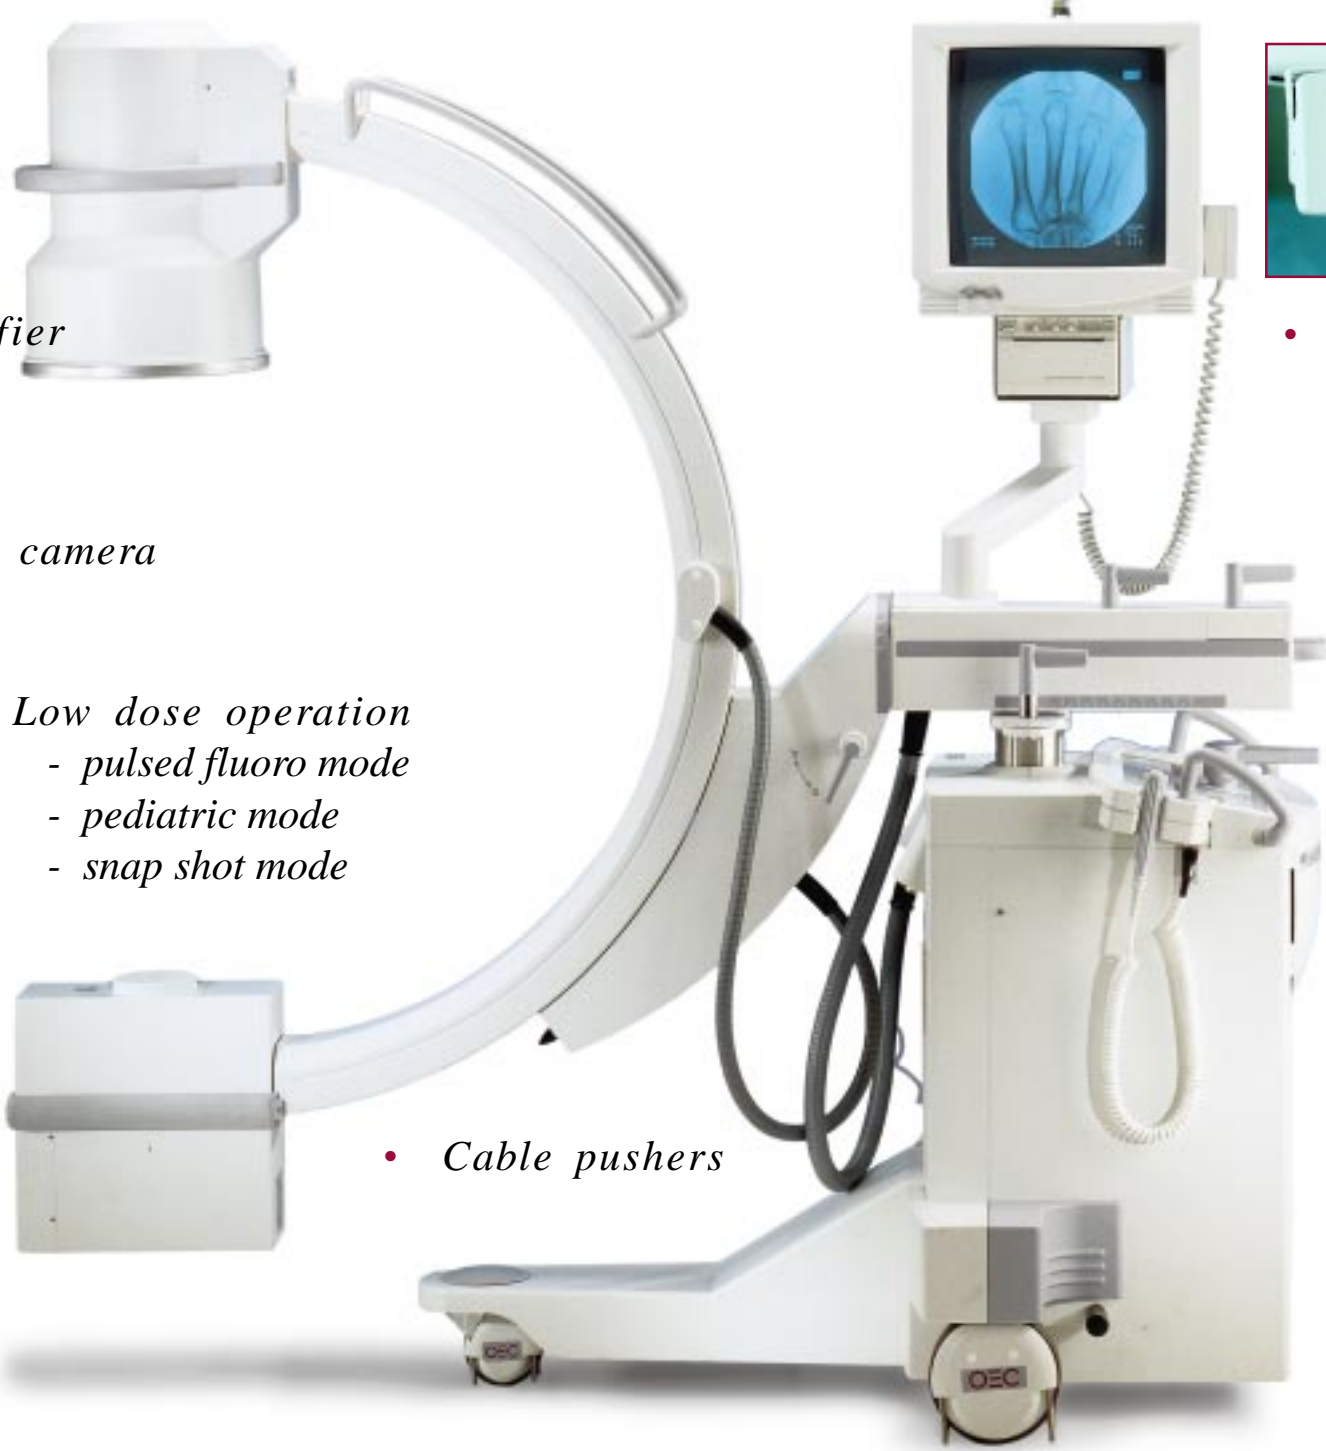

- *Low dose operation*
 - *pulsed fluoro mode*
 - *pediatric mode*
 - *snap shot mode*

- *Easy Transit*

- *ACTIVEXRAY.COM*

- *Motorized image rotation*

- *Cable pushers*

- *Dose area product display (optional)*

- *Convenient technologist's reference monitor*

- *Simple "one button" operation*

- *41 cm (16") square, flicker-free monitors*

- *Removable floppy disk stores up to 5 images*

- *Rapid hardcopy (thermal printer)*

- *Requires minimal storage space*

USER SPECIFIC MODES OF OPERATION

Hand Surgery
Automatically limits x-ray field to correct size for hand surgery, protecting personnel from unnecessary scatter

Chest & Thorax
Reduces motion lag in applications such as pacemaker implants & bronchoscopy

Dense Anatomy
Improves dense anatomy images such as the pelvis or spine

Reduced Dose
Reduces dose to minimize radiation exposure

Automatic Image Adjustment = One Button Operation

Technique parameters continually adjust for optimum image display